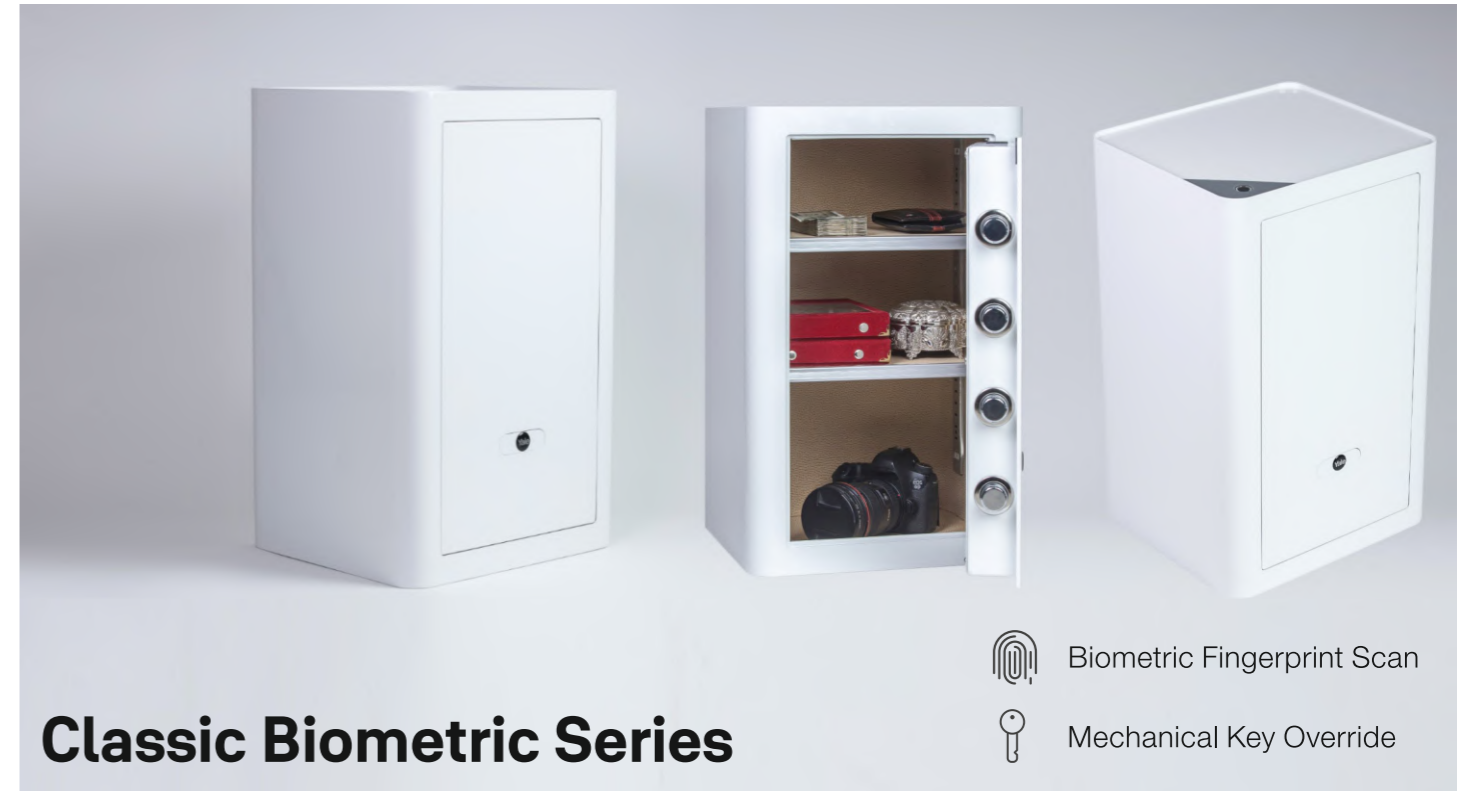

Digital Safes

Classic Biometric Series

Biometric Fingerprint Scan

Mechanical Key Override

Product Code	Description	Height X Width X Depth	Finish	Mrp.
YSS/580/W1	Classic Biometric Safe- Large	580 X 360 X 320mm	White	₹44,999