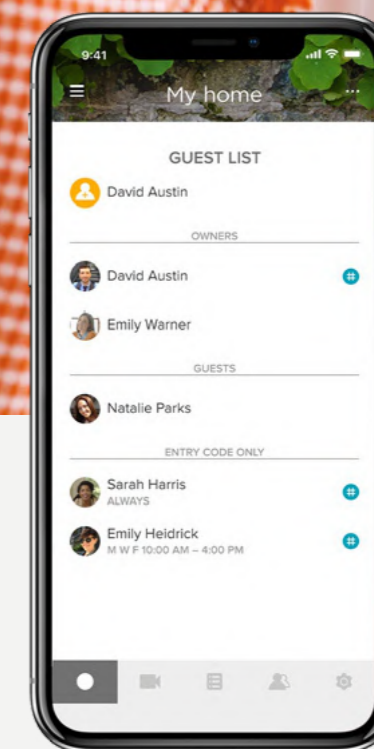

The Yale Access app functionalities

App control

Lock and unlock your door from your app, anywhere in the world.

DoorSense™ technology

The lock will check the status of the door and tells you if your door is securely closed and locked.

Activity monitoring

See who comes and when with the Activity Feed. Check who unlocked the door and if or when it was actually opened. Set-up alerts to notify when specific people arrive home.

Guest access