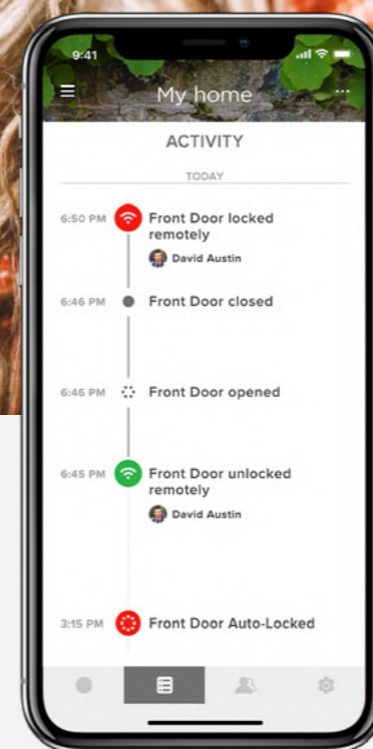

Grant entry from wherever you are with the Yale Access app

Remote access means you can let in family, friends and trusted visitors like the cleaner or the delivery driver – from anywhere – when Yale Smart Lock is paired with Yale Connect Wi-Fi Bridge. If someone forgets to lock when they leave, you can take care of it with the tap of a finger.

Our Yale Smart Lock uses Bluetooth Low Energy (BLE) technology encryption. On top of the security offered by Bluetooth, we use AES 128 and TLS encryption, commonly referred to as bank level security. If you lose your phone, you can disable your Yale Access app and all virtual keys at any time.

The Yale Access app functionalities

App control

Lock and unlock your door from your app, anywhere in the world.

DoorSense™ technology

The lock will check the status of the door and tells you if your door is securely closed and locked.

Activity monitoring

See who comes and when with the Activity Feed. Check who unlocked the door and if or when it was actually opened. Set-up alerts to notify when specific people arrive home.

Guest access