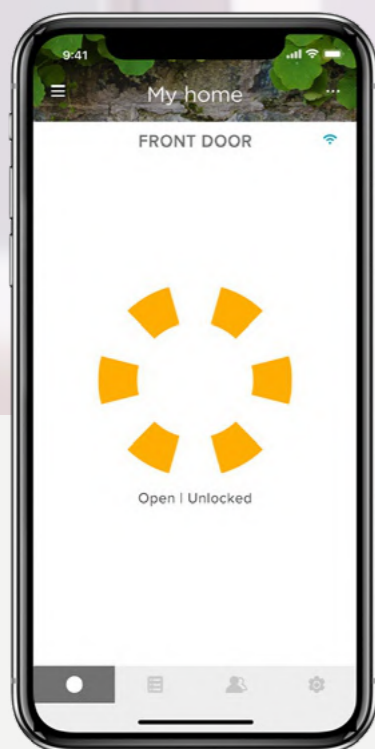

The Yale Access app functionalities

App control

Lock and unlock your door from your app, anywhere in the world.