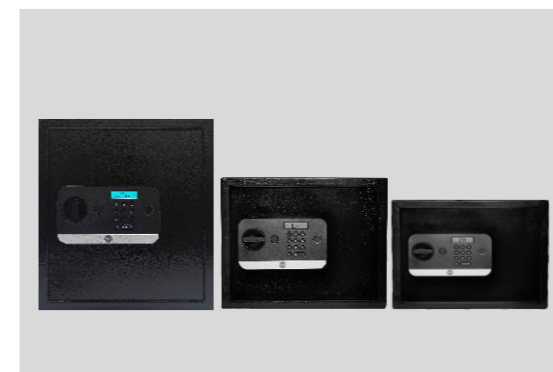

Digital Safes

Classic Biometric Series

Biometric Fingerprint Scan

Mechanical Key Override

| Product Code | Description | Height X Width X Depth | Finish | Mrp. |
|-------------------|-------------------------------|------------------------|--------|----------------|
| YSS/580/W1 | Classic Biometric Safe- Large | 580 X 360 X 320mm | White | ₹44,999 |

Other Safes

Stellar Biometric Safe

Features:

- Secure and quick access
- Programmable electronic keypad
- Modern design to suit your home
- Fingerprint Access
- Low Battery Alarm and display
- Wrong Input Alarm and lockout
- Admin and User Access
- Emergency USB Power Port
- Opens with the key provided in the front panel
- Turn the knob clockwise after using pin, finger or key
- Open with 3-8 digit pin code combination