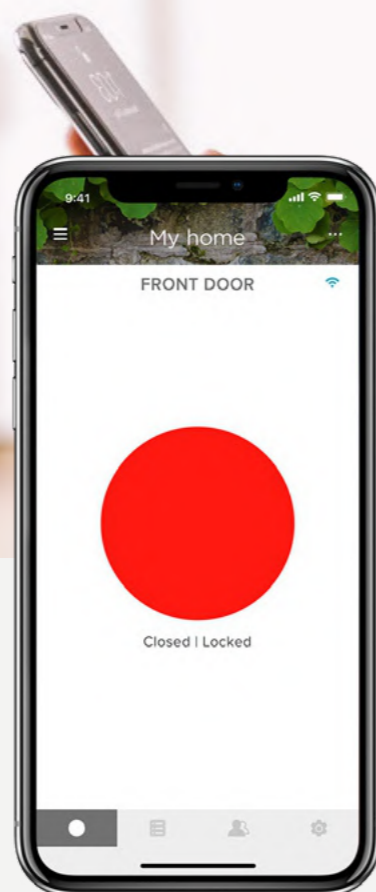

Grant entry from wherever you are with the Yale Access app

Remote access means you can let in family, friends and trusted visitors like the cleaner or the delivery driver – from anywhere – when Yale Smart Lock is paired with Yale Connect Wi-Fi Bridge. If someone forgets to lock when they leave, you can take care of it with the tap of a finger.

Our Yale Smart Lock uses Bluetooth Low Energy (BLE) technology encryption. On top of the security offered by Bluetooth, we use AES 128 and TLS encryption, commonly referred to as bank level security. If you lose your phone, you can disable your Yale Access app and all virtual keys at any time.

The Yale Access app functionalities

App control

Lock and unlock your door from your app, anywhere in the world.

DoorSense™ technology

The lock will check the status of the door and tells you if your door is securely closed and locked.

Activity monitoring

See who comes and when with the Activity Feed. Check who unlocked the door and if or when it was actually opened. Set-up alerts to notify when specific people arrive home.

Guest access