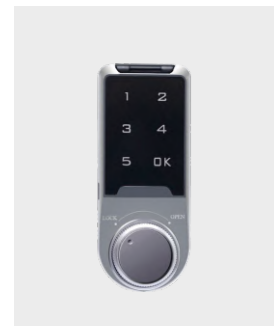

Wardrobe Door Lock

Images	Features	MRP

Mesh Pin

Mesh Pin Digital Lock for Wardrobes and Cabinets

₹3,000